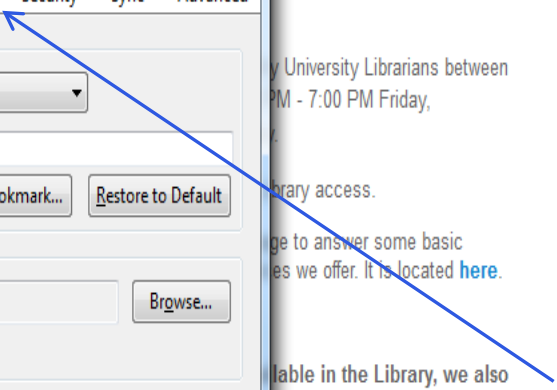

DeVry University

TINLEY PARK Campus Community

Tinley Park
Campus
Home
Student
Student
Academic
Campus
Study
Guidance
Laboratory
Library
Diversity
Research
Innovation
Virtual
Library
Maps
Faculty
Humanities
Vehicular
Construction
Room
Faculty
Research
Financial
Administration
Career
Community
Merrill
Your Today
Books
THE JOURNAL
Library
Faculty
Faculty
Resources
Log in to devryu.net
Log In to MyDeVry Portal

Saturday 9:00 AM - 1:00 PM
Sunday Closed

Options

General Tabs Content Applications Privacy Security Sync Advanced

Startup

When Firefox starts: Show my home page

Home Page: http://www.tp.devry.edu/library.html

Use Current Page Use Bookmark... Restore to Default

Downloads

☒ Save files to Downloads Browse...

☐ Always ask me where to save files

OK Cancel Help

Select the Privacy tab.